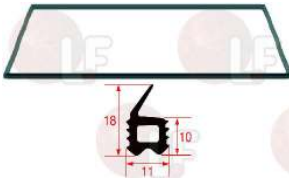

ALTO-SHAAM GS-22951

3786733 DOOR GASKET 780x565 mm
made of silicone elastomer
profile dimensions 18x11 mm
COLOUR GREY
for Food-service trolley (ALTO-SHAAM)