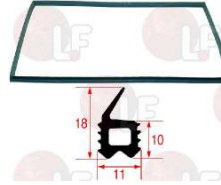

*Suitable **universal spare parts** may not be included*

Rel. 2013-11151530

Suitable for:

ALTO-SHAAM

Suitable for:

Gaskets and seals

5054883 DOOR GASKET 3000 mm
 made of silicone elastomer
 profile dimensions 30x10 mm
 COLOUR GREY
 for Food-service trolley (ALTO-SHAAM)

ALTO-SHAAM GS-2398

3786734 DOOR GASKET 580x540 mm
 made of silicone elastomer
 profile dimensions 18x11 mm
 COLOUR GREY
 for Food-service trolley electric (ALTO-SHAAM)
 1767-SK - 767-SK/III
 for Hot cupboard electric (ALTO-SHAAM) 767-SK